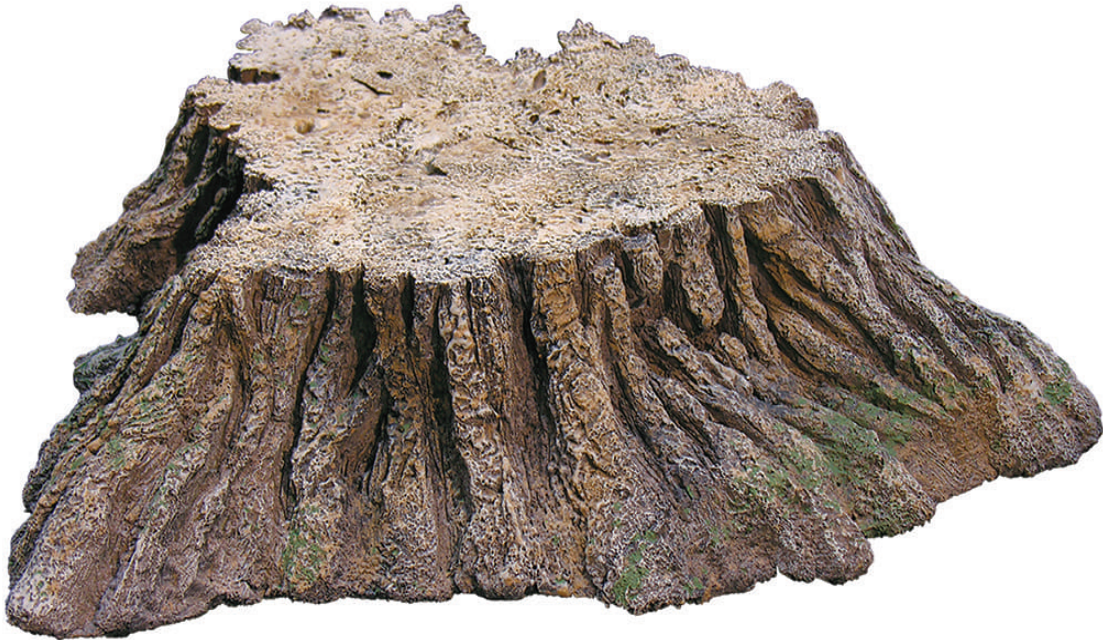

PRODUCT DATA SHEET

TREE STUMP

COMMERCIAL SILK

SPECIFICATIONS

Dimensions	Also available in additional sizes; 6", 12", 18", 25" (custom dimensions available)
Resistance	 Fire-retardant ThermaLeaf® materials available.